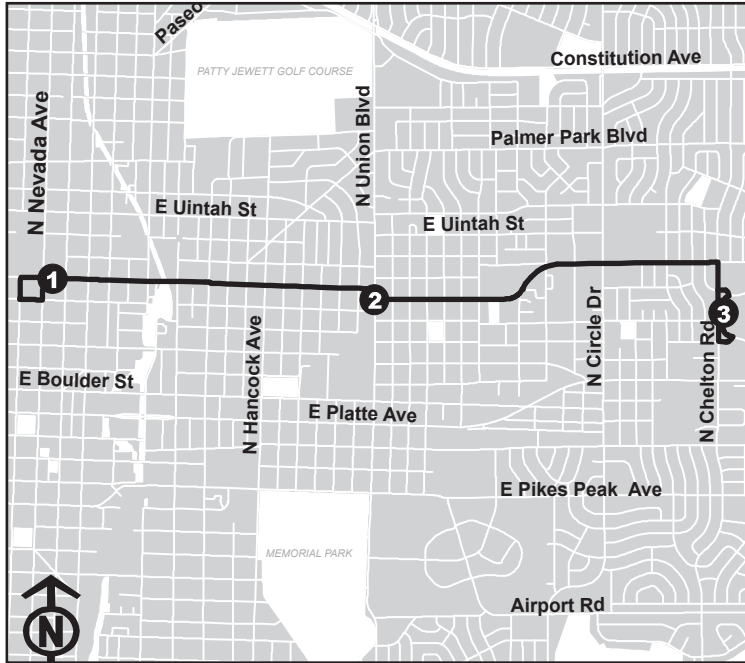

Route 8

Numbers on map correspond to numbers on schedules.

Additional stops are located between timepoints.

Route 8 - 6 - 17 Interline

Route 8 is interlined with Route 6 & 17. Please consult the Route 6 & 17 schedule for timepoints and information.

Rt 8 Monday - Friday

To Citadel			To Cache La Poudre/Nevada		
Cache La Poudre & Nevada	Cache La Poudre & Union	Citadel	Citadel	Cache La Poudre & Union	Cache La Poudre & Nevada
1	2	3	3	2	1
---	---	---	6:14a	6:21a	6:30a*
6:55a	7:00a	7:07a	7:14a	7:21a	7:30a*
7:55a	8:00a	8:07a	8:14a	8:21a	8:30a*
8:55a	9:00a	9:07a	9:14a	9:21a	9:30a*
9:55a	10:00a	10:07a	10:14a	10:21a	10:30a*
10:55a	11:00a	11:07a	11:14a	11:21a	11:30a*
11:55a	12:00p	12:07p	12:14p	12:21p	12:30p*
12:55p	1:00p	1:07p	1:14p	1:21p	1:30p*
1:55p	2:00p	2:07p	2:14p	2:21p	2:30p*
2:55p	3:00p	3:07p	3:14p	3:21p	3:30p*
3:55p	4:00p	4:07p	4:14p	4:21p	4:30p*
4:55p	5:00p	5:07p	5:14p	5:21p	5:30p*
5:55p	6:00p	6:07p	6:14p	6:21p	6:30p*
6:55p	7:00p	7:07p	---	---	---

* This bus will continue as Route 17

Rt 8 Saturday

To Citadel			To Cache La Poudre/Nevada		
Cache La Poudre & Nevada	Cache La Poudre & Union	Citadel	Citadel	Cache La Poudre & Union	Cache La Poudre & Nevada
1	2	3	3	2	1
---	---	---	7:04a	7:11a	7:20a
7:36a	7:41a	7:48a*	8:04a	8:11a	8:20a
8:36a	8:41a	8:48a*	9:04a	9:11a	9:20a
9:36a	9:41a	9:48a*	10:04a	10:11a	10:20a
10:36a	10:41a	10:48a*	11:04a	11:11a	11:20a
11:36a	11:41a	11:48a*	12:04p	12:11p	12:20p
12:36p	12:41p	12:48p*	1:04p	1:11p	1:20p
1:36p	1:41p	1:48p*	2:04p	2:11p	2:20p
2:36p	2:41p	2:48p*	3:04p	3:11p	3:20p
3:36p	3:41p	3:48p*	4:04p	4:11p	4:20p
4:36p	4:41p	4:48p*	5:04p	5:11p	5:20p
5:36p	5:41p	5:48p*	6:04p	6:11p	6:20p
6:36p	6:41p	6:48p	---	---	---

* This bus will continue as Route 6

Schedules are subject to change. ALL TIMES LISTED ARE APPROXIMATE. For the most current route and schedule information, please call 385-RIDE (7433) or visit MMTRANSIT.COM.