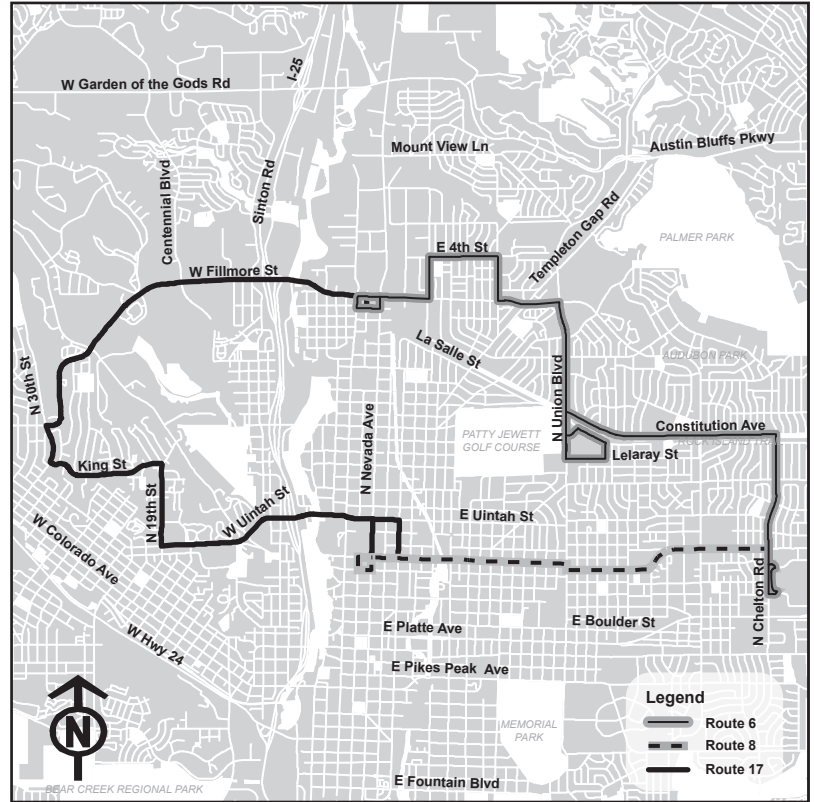

Route 8

Numbers on map correspond to numbers on schedules.

Additional stops are located between timepoints.

Route 8 - 6 - 17 Interline

Route 8 is interlined with Route 6 & 17. Please consult the Route 6 & 17 schedule for timepoints and information.

Rt 8 Monday - Friday

To Citadel			To Cache La Poudre/Nevada		
Cache La Poudre & Nevada	Cache La Poudre & Union	Citadel	Citadel	Cache La Poudre & Union	Cache La Poudre & Nevada
1	2	3	3	2	1
---	---	---	6:14a	6:21a	6:30a*
6:55a	7:00a	7:07a	7:14a	7:21a	7:30a*
7:55a	8:00a	8:07a	8:14a	8:21a	8:30a*
8:55a	9:00a	9:07a	9:14a	9:21a	9:30a*
9:55a	10:00a	10:07a	10:14a	10:21a	10:30a*
10:55a	11:00a	11:07a	11:14a	11:21a	11:30a*
11:55a	12:00p	12:07p	12:14p	12:21p	12:30p*
12:55p	1:00p	1:07p	1:14p	1:21p	1:30p*
1:55p	2:00p	2:07p	2:14p	2:21p	2:30p*
2:55p	3:00p	3:07p	3:14p	3:21p	3:30p*
3:55p	4:00p	4:07p	4:14p	4:21p	4:30p*
4:55p	5:00p	5:07p	5:14p	5:21p	5:30p*
5:55p	6:00p	6:07p	6:14p	6:21p	6:30p*
6:55p	7:00p	7:07p	---	---	---

* This bus will continue as Route 17

Rt 8 Saturday

To Citadel			To Cache La Poudre/Nevada		
Cache La Poudre & Nevada	Cache La Poudre & Union	Citadel	Citadel	Cache La Poudre & Union	Cache La Poudre & Nevada
1	2	3	3	2	1
---	---	---	7:04a	7:11a	7:20a
7:36a	7:41a	7:48a*	8:04a	8:11a	8:20a
8:36a	8:41a	8:48a*	9:04a	9:11a	9:20a
9:36a	9:41a	9:48a*	10:04a	10:11a	10:20a
10:36a	10:41a	10:48a*	11:04a	11:11a	11:20a
11:36a	11:41a	11:48a*	12:04p	12:11p	12:20p
12:36p	12:41p	12:48p*	1:04p	1:11p	1:20p
1:36p	1:41p	1:48p*	2:04p	2:11p	2:20p
2:36p	2:41p	2:48p*	3:04p	3:11p	3:20p
3:36p	3:41p	3:48p*	4:04p	4:11p	4:20p
4:36p	4:41p	4:48p*	5:04p	5:11p	5:20p
5:36p	5:41p	5:48p*	6:04p	6:11p	6:20p
6:36p	6:41p	6:48p	---	---	---

* This bus will continue as Route 6

Schedules are subject to change. ALL TIMES LISTED ARE APPROXIMATE. For the most current route and schedule information, please call 385-RIDE (7433) or visit MMTRANSIT.COM.